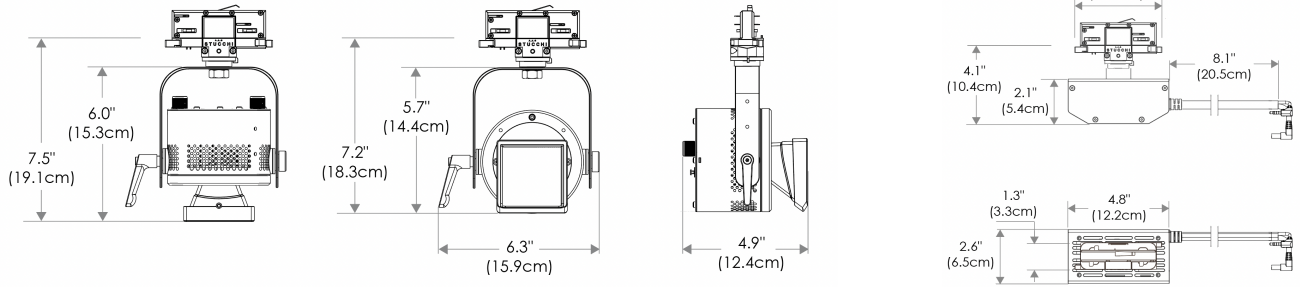

SPECIFICATIONS

CRI / TLCI	95/90 typical (in CCT Mode of 2800K-6500K)
Dimming	100% - 0% flicker free
AC Power Draw	90W max
AC Input	100 - 240V AC, 50 - 60Hz
Remote Control	DMX 512
Cooling	Fan Cooled
Acoustic Noise	19 dBA (Auto Mode)
Operating Temp.	32 - 104°F (0 - 40°C)
Weight (Fixture + Power Supply)	3.0lb / 1.5kg

MECHANICAL FIGURES

PSP **US**

PSP **EU**

PHOTOMETRIC DATA