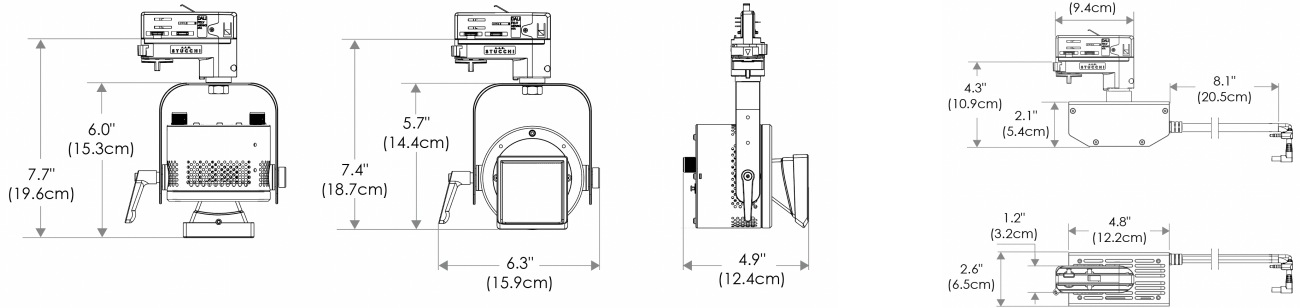

MECHANICAL FIGURES

PSP **US**